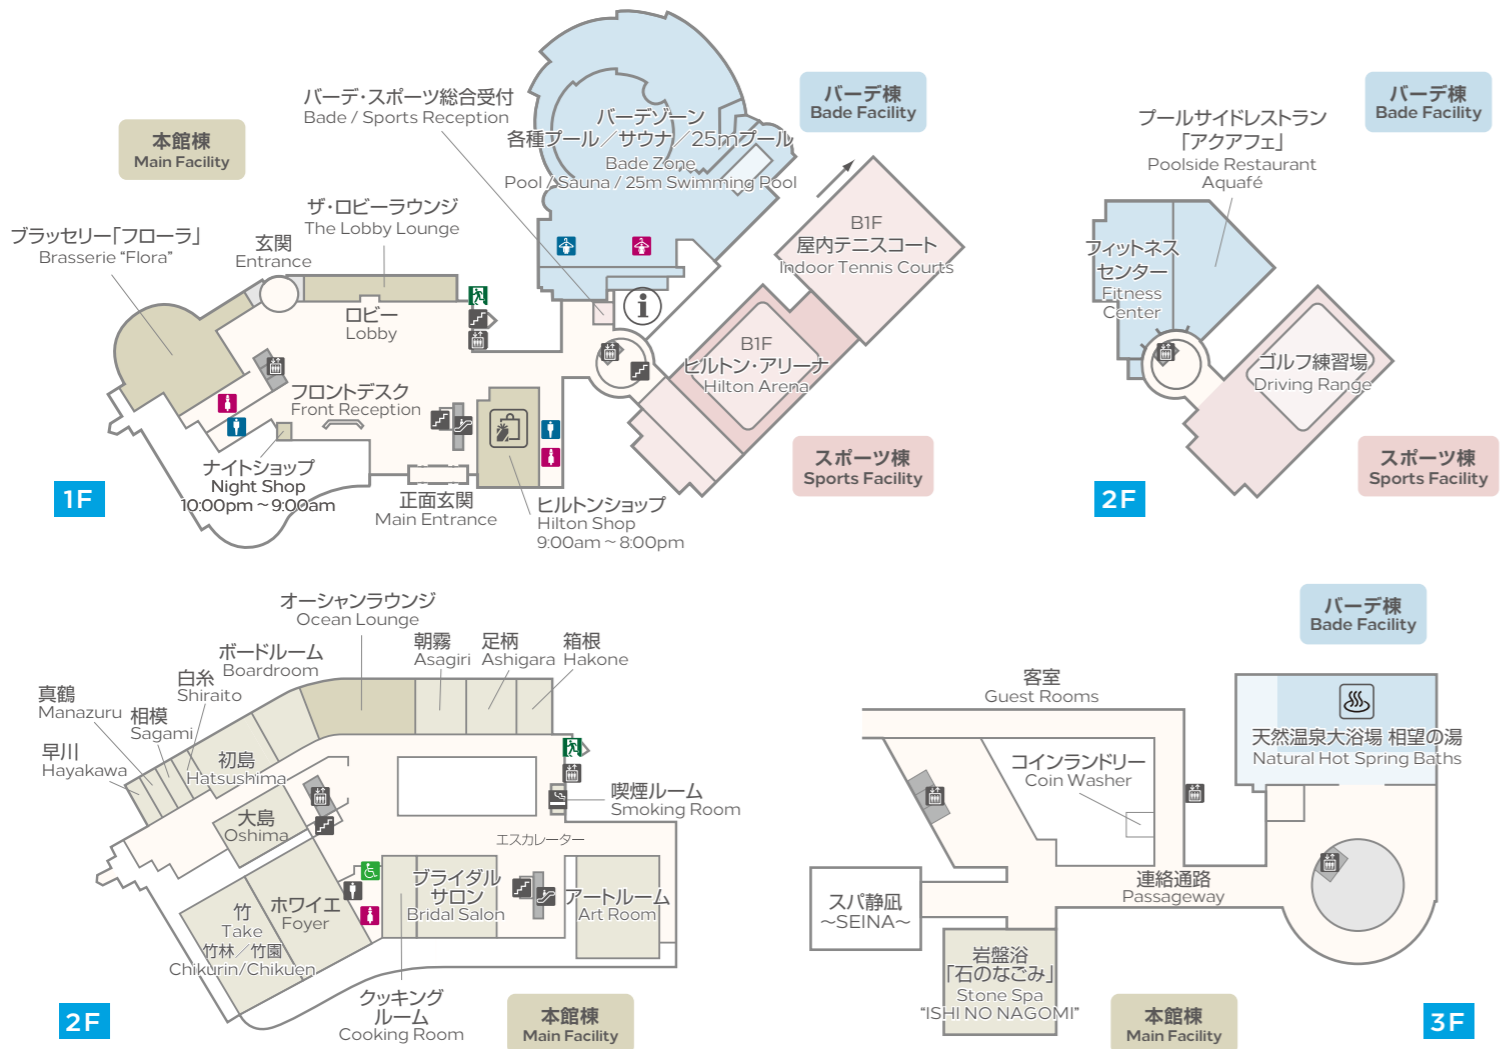

- 平日 / Mon through Fri 9:30am~5:00pm
- 土日祝 / Sat, Sun, Holiday 9:00am~7:30pm
- スポーツ棟B1階 / B1F, Sports Facility

### 屋内テニスコート INDOOR TENNIS COURT

- 平日 / Mon through Fri 7:00am~5:00pm
- 土日祝 / Sat, Sun, Holiday 7:00am~7:30pm
- スポーツ棟B1階 / B1F, Sports Facility

### ゴルフ練習場 DRIVING RANGE

30ヤード、全8打席(左用1打席)の室内ドライビングレンジ。

- A 27m, 8-indoor driving range, including one for left-handed players.
- 9:00am~6:00pm
  - スポーツ棟2階 / 2F, Sports Facility

## リラクゼーション施設 RELAXATION FACILITIES